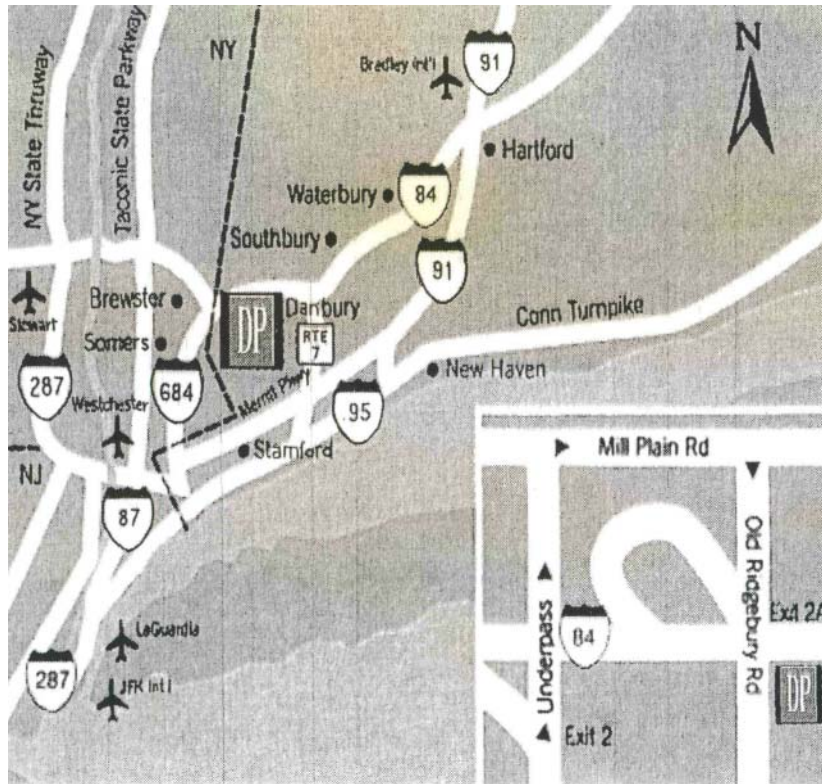

DIRECTIONS FOR DRIVING TO THE DANBURY PLAZA HOTEL & CONFERENCE CENTER

FROM NEW YORK CITY AIRPORTS AND LONG ISLAND:

Follow signs to Whitestone Bridge. Cross over bridge and bear left onto Hutchinson Parkway to White Plains and I-684 North towards Brewster. Exit I-684 onto I-84 East towards Danbury (Exit 9E, I-84 East to Danbury). Get off at Exit 2 (Mill Plain Road). Go to the bottom of the ramp and turn left. Go to the second light and turn right. Go to the next light, turn right (Old Ridgebury Road). Go up the hill, and the Danbury Plaza Hotel & Conference Center is on your left.

FROM BOSTON:

Take Massachusetts Turnpike (Route 90) to Sturbridge, Exit 9. Proceed onto I-84 West through Hartford and Waterbury to Danbury. Take Exit 2A (Old Ridgebury Road). It will circle around and over the highway. Danbury Plaza Hotel & Conference Center will be on your left.

FROM NEW JERSEY:

Danbury is about one hour from the Tappan Zee Bridge. After crossing the bridge, take Exit 8 for New England and the Cross Westchester Expwy (I-287). Proceed to I-684 North towards Brewster. Take exit 9E (I-84 East to Danbury). Get off at Exit 2 (Mill Plain Road). Go to the bottom of the ramp and turn left. Go to the second light and turn right. Go to the next light, turn right. Go up the hill, and the Danbury Plaza Hotel & Conference Center is on your left.

FROM WHITE PLAINS/WESTCHESTER

Take I-684 North to Brewster to proceed to Exit 9E (I-84 East to Danbury). Get off at Exit 2 (Mill Plain Road). Go to the bottom of the ramp and turn left. Go to the second light and turn right. Go to the next light, turn right (Old Ridgebury Road). Go up the hill, and the Danbury Plaza Hotel & Conference Center is on your left.