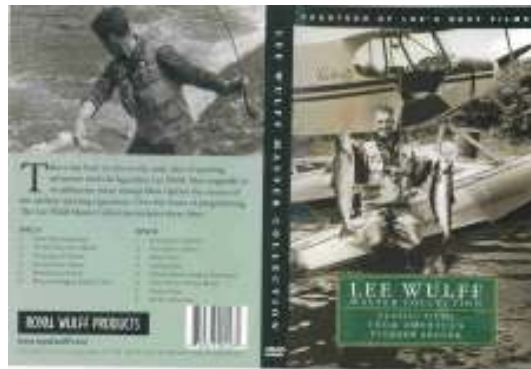

### **This 'n That – Great stocking stuffers**

- Lee Wulff Master Collection DVD**  
featuring 14 of Lee's classic films  
shot originally in 16 mm. Over 5  
hours of programming. A must have.  
\$39.95